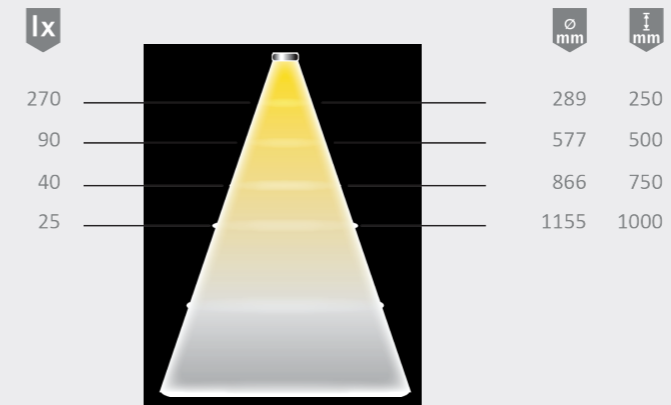

Light distribution diagram 60° - measured in black room