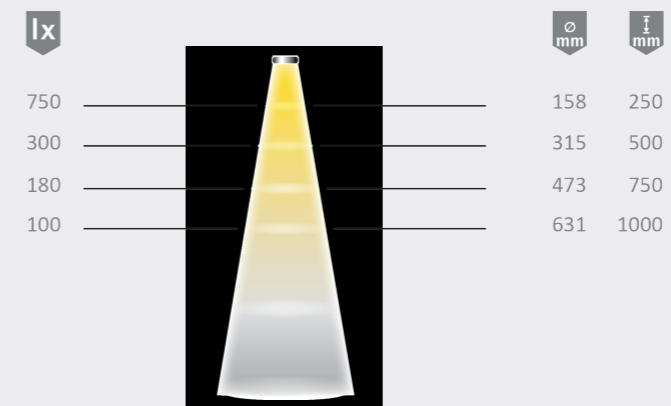

MiniSpot 15

Product advantages

- ▶ Compact light
- ▶ Subtle accent lighting

Application

- ▶ Shelves
- ▶ Display cabinets

Features

- ▶ Only 15 mm installation diameter

MiniSpot 15

	WarmWhite
Stainless steel look	32 001 19
Black	32 001 15

Accessories

Ballast 20 W with Euro flat plug (6-way distributor)	31 016 01
M1 3-way distributor 180 mm	36 852 01
M1 6-way distributor 2000 mm	36 125 01
M1 extension lead 1800 mm	36 768 01

Technical details

12 V

Luminaire type:	Recessed light
Type of lighting:	Accent lighting
Surface finish:	Black/ Stainless steel look
Operating voltage:	12 Volt DC
Light colour:	WarmWhite
Colour rendering:	> 90 Ra
Luminous flux:	70 lm
Luminaire efficiency:	70 lm/W
Light source efficiency:	100 lm/W
Life span:	50,000 h (L80/B10)
Power consumption:	max. 1 W
Dimmable:	PWM
Beam angle:	50°
Half value angle:	35°
Test marks and symbols:	CE
Protection rating:	IP 20
Installed diameter:	15 mm
Supply lead:	1800 mm
Plug connector:	Mini connector M1

Light distribution diagram 35° - measured in a black room

Light box

Assembly drawing