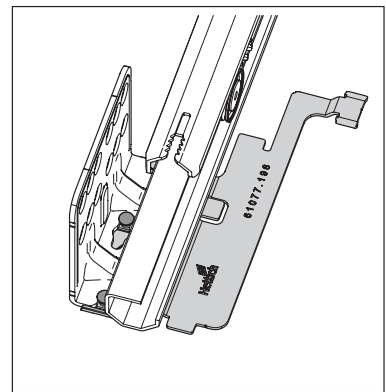

i 1

			
kg	kg	mm	
<10	10	270 - 350	PTO 10
8 - 20	40	270 - 650	PTO 20
10 - 40	40	350 - 650	PTO 40
20 - 60	60	400 - 650	PTO 80
20 - 80	80	500 - 650	PTO 80

PTO 10/20/40/80

i 1

NL mm	b1 mm	X mm A	X mm B
270	128	273	291
300	160	303	321
350	192	353	371
400	192	403	421
450	192	453	471
500	224	503	521
550	256	553	571
650	288	653	671

1

2

3

ArciTech double walled drawer system

- ▶ Actro drawer runner with Silent System
- ▶ Push to open Silent

Recommendation for drawer (front panel height up to approx. 150 mm, light duty loading)*

Nominal length mm	Nominal width mm											
	275	300	350	400	500	600	700	800	900	1000	1100	1200
270												
300												
350												
400												
450												
500												
550												
650												