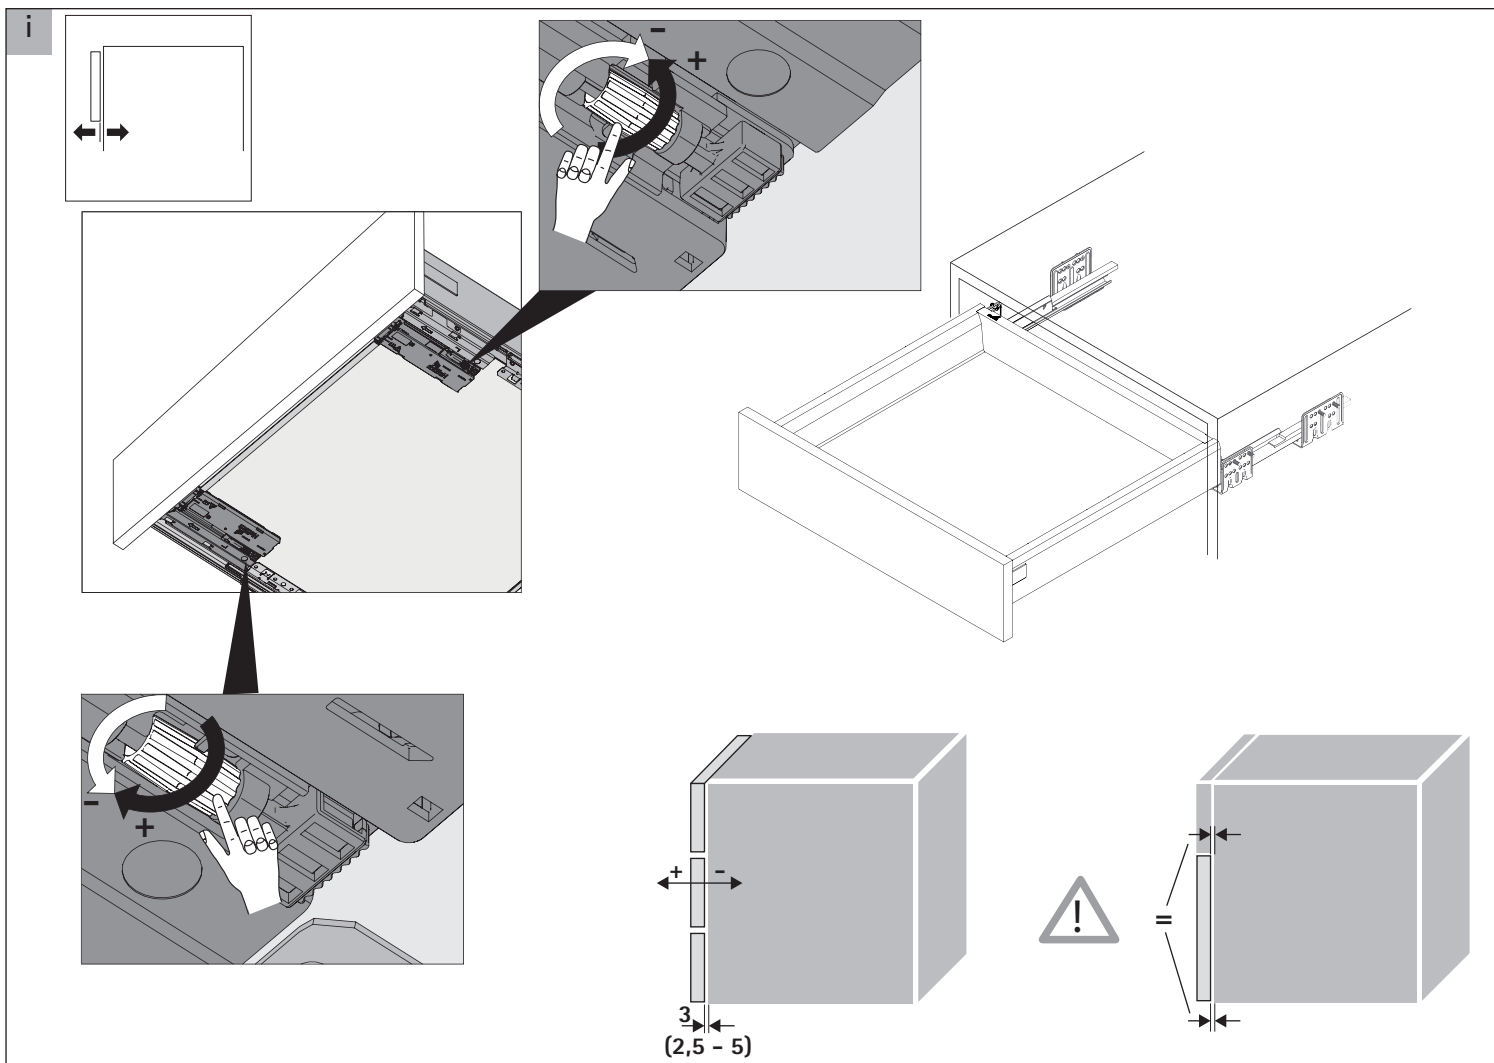

1

2

3

ArciTech double walled drawer system

- ▶ Actro drawer runner with Silent System
- ▶ Push to open Silent

Recommendation for drawer (front panel height up to approx. 150 mm, light duty loading)*

Nominal length mm	Nominal width mm											
	275	300	350	400	500	600	700	800	900	1000	1100	1200
270												
300												
350												
400												
450												
500												
550												
650												

Recommendation for pot-and-pan drawer (front panel height up to approx. 300 mm, medium duty loading)*

Nominal length mm	Nominal width mm											
	275	300	350	400	500	600	700	800	900	1000	1100	1200
270												
300												
350												
400												
450												
500												
550												
650												

Recommendation for pot-and-pan drawer (front panel height up to approx. 300 mm, heavy duty loading, e.g. with stacks of plates)*

Nominal length mm	Nominal width mm											
	275	300	350	400	500	600	700	800	900	1000	1100	1200
270												
300												
350												
400												
450												
500												
550												
650												