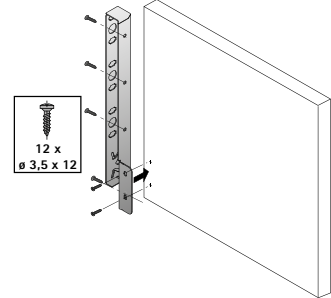

1 H94/126

H 186

H 218

H 250

H 282

2

3