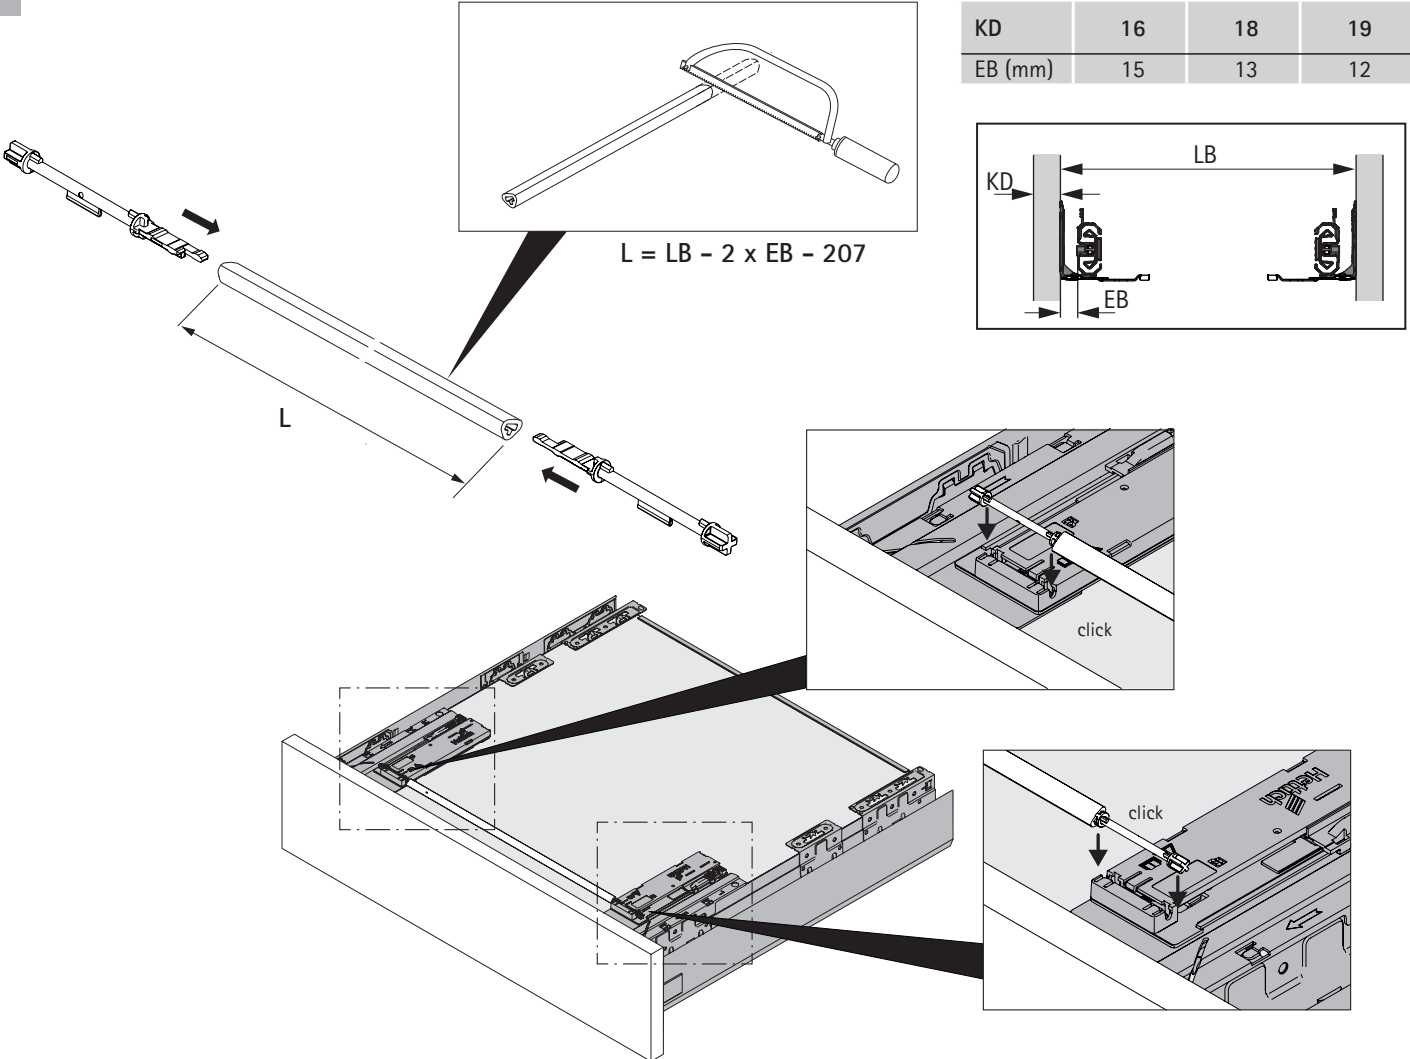

i 1

			
kg	kg	mm	
<10	10	270 - 350	PTO 10
8 - 20	40	270 - 650	PTO 20
10 - 40	40	350 - 650	PTO 40
20 - 60	60	400 - 650	PTO 80
20 - 80	80	500 - 650	PTO 80

PTO 10/20/40/80

i 1

NL mm	b1 mm	X mm A	X mm B
270	128	273	291
300	160	303	321
350	192	353	371
400	192	403	421
450	192	453	471
500	224	503	521
550	256	553	571
650	288	653	671

1

2

3

ArciTech double walled drawer system

- ▶ Actro drawer runner with Silent System
- ▶ Push to open Silent

Recommendation for drawer (front panel height up to approx. 150 mm, light duty loading)*

Nominal length mm	Nominal width mm											
	275	300	350	400	500	600	700	800	900	1000	1100	1200
270												
300												
350												
400												
450												
500												
550												
650												

Recommendation for pot-and-pan drawer (front panel height up to approx. 300 mm, medium duty loading)*

Nominal length mm	Nominal width mm											
	275	300	350	400	500	600	700	800	900	1000	1100	1200
270												
300												
350												
400												
450												
500												
550												
650												

Recommendation for pot-and-pan drawer (front panel height up to approx. 300 mm, heavy duty loading, e.g. with stacks of plates)*

Nominal length mm	Nominal width mm											
	275	300	350	400	500	600	700	800	900	1000	1100	1200
270												
300												
350												
400												
450												
500												
550												
650												