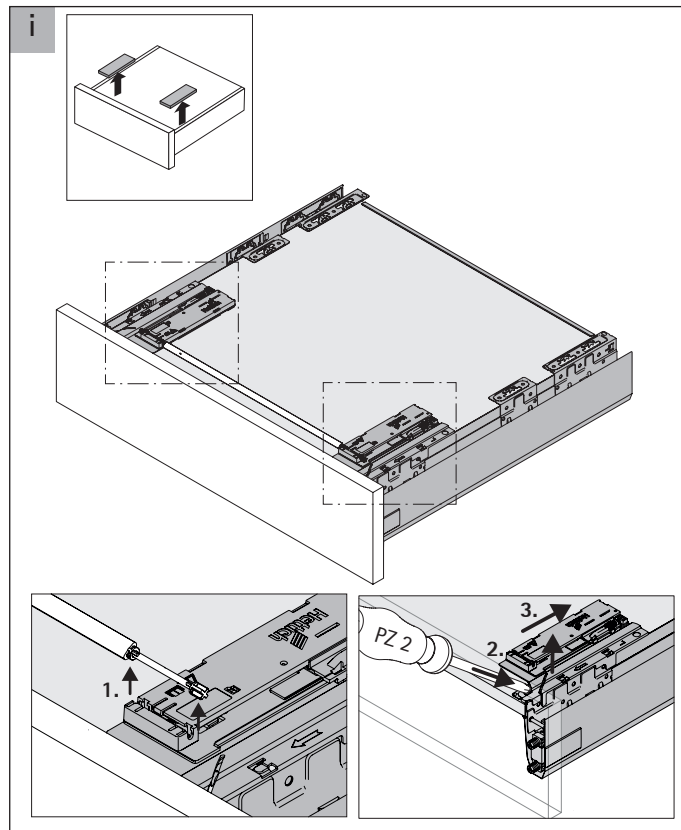

1

2

3

ArciTech double walled drawer system

- ▶ Actro drawer runner with Silent System
- ▶ Push to open Silent

Recommendation for drawer (front panel height up to approx. 150 mm, light duty loading)*

Nominal length mm	Nominal width mm											
	275	300	350	400	500	600	700	800	900	1000	1100	1200
270												
300												
350												
400												
450												
500												
550												
650												

Recommendation for pot-and-pan drawer (front panel height up to approx. 300 mm, medium duty loading)*

Nominal length mm	Nominal width mm											
	275	300	350	400	500	600	700	800	900	1000	1100	1200
270												
300												
350												
400												
450												
500												
550												
650												

Recommendation for pot-and-pan drawer (front panel height up to approx. 300 mm, heavy duty loading, e.g. with stacks of plates)*

Nominal length mm	Nominal width mm											
	275	300	350	400	500	600	700	800	900	1000	1100	1200
270												
300												
350												
400												
450												
500												
550												
650												