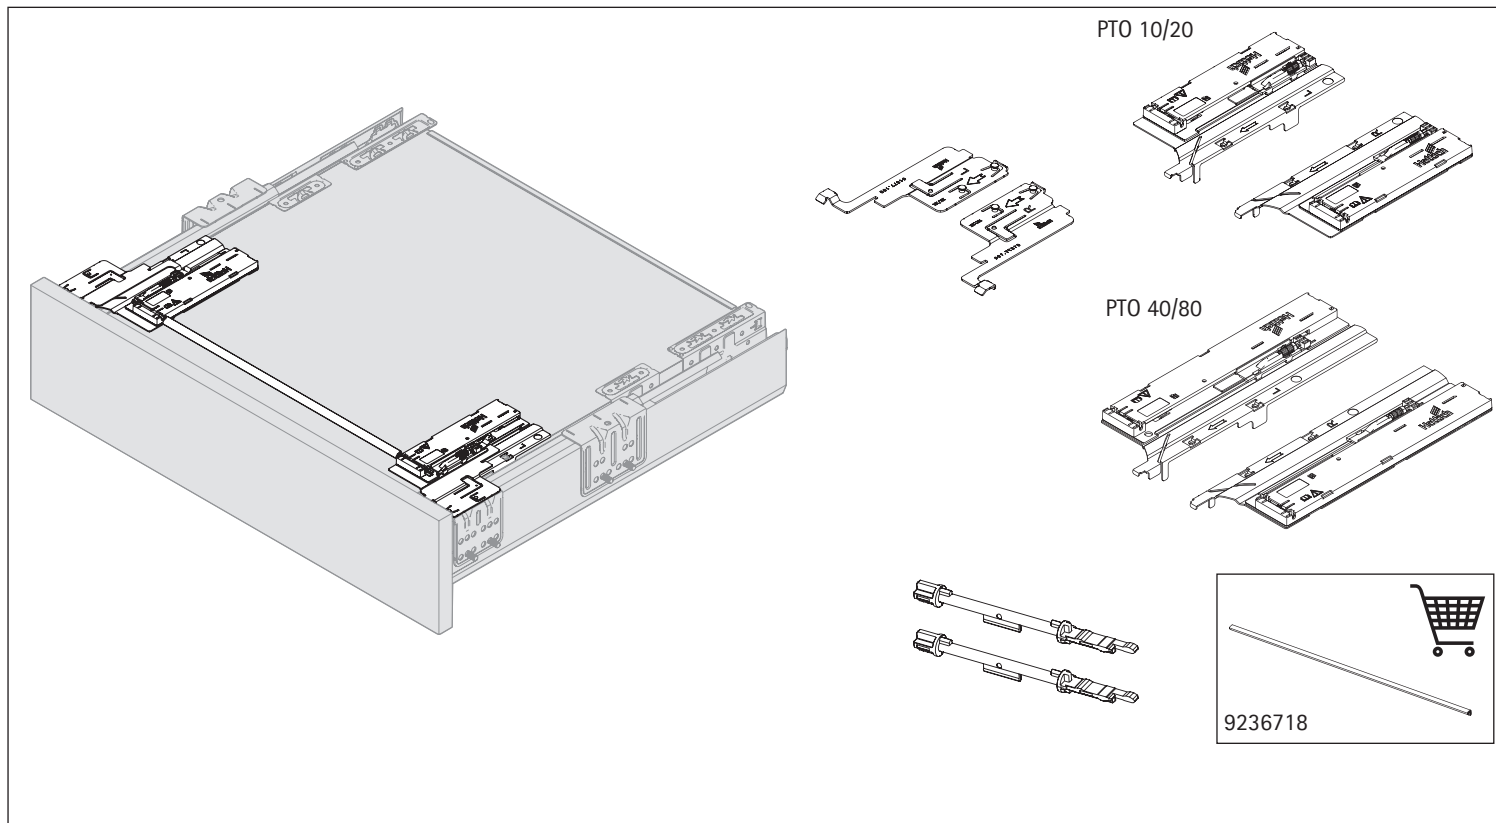

PZ 2

i 1

kg	kg	mm	
<10	10	270 - 350	PTO 10
8 - 20	40	270 - 650	PTO 20
10 - 40	40	350 - 650	PTO 40
20 - 60	60	400 - 650	PTO 80
20 - 80	80	500 - 650	PTO 80

PTO 10/20/40/80