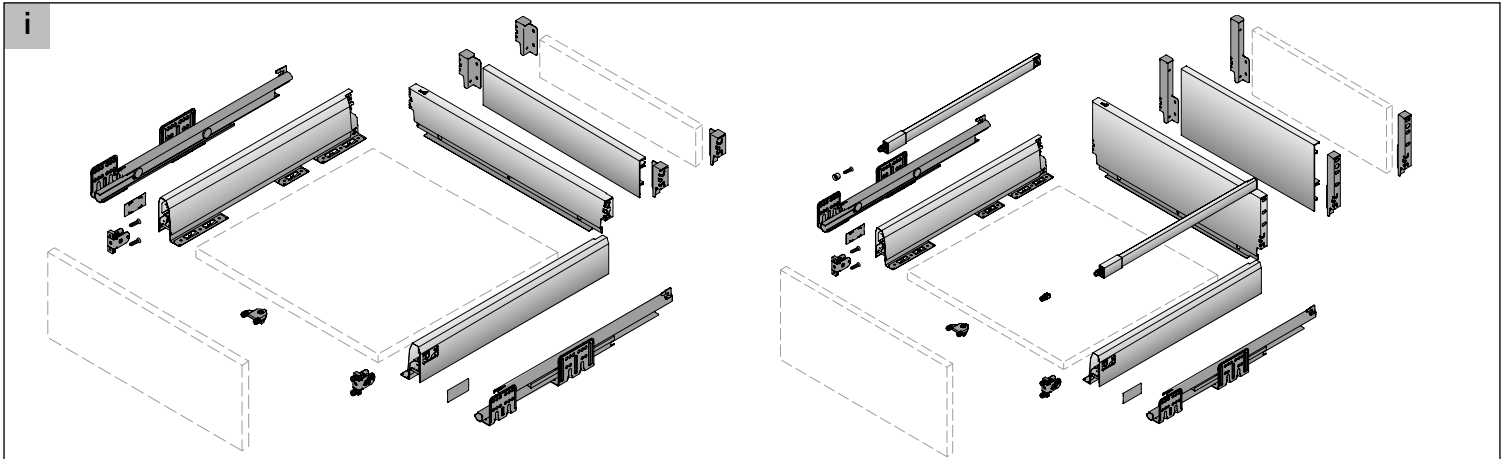

<http://www.hettich.com/short/b6df84>

A	NL - 24,5
B	LB - 2 x EB - 52,5
C	LB - 2 x EB - 64
D H 94	84,5 mm
D H 126	116,5 mm
D H 186	176 mm
D H 218	208 mm
D H 250	240 mm
D H 282	272 mm

H 186

H 218

H 250

H 282

H 94

H 126

KD mm	16	18	19
EB mm	15	13	12
A mm	23	21	20

A	NL - 24,5
B	LB - 2 x EB - 52,5
C	LB - 2 x EB - 64
D	68,5 mm

KD mm	16	18	19
EB mm	15	13	12
A mm	23	21	20

H 94

H 126

H 186

Recommendation for pot-and-pan drawer (front panel height up to approx. 300 mm, medium duty loading)*

Nominal length mm	Nominal width mm											
	275	300	350	400	500	600	700	800	900	1000	1100	1200
270												
300												
350												
400												
450												
500												
550												
650												