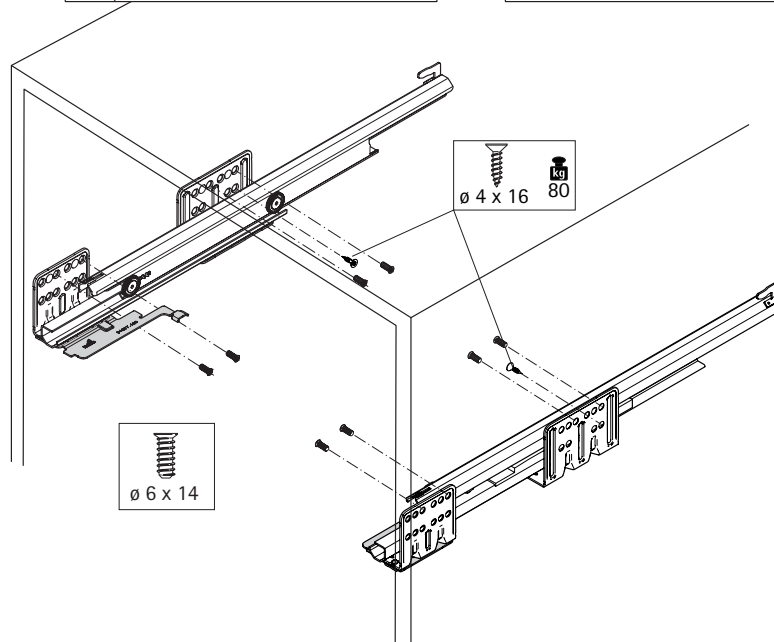

i 1

			
kg	kg	mm	
<10	10	270 - 350	PTO 10
8 - 20	40	270 - 650	PTO 20
10 - 40	40	350 - 650	PTO 40
20 - 60	60	400 - 650	PTO 80
20 - 80	80	500 - 650	PTO 80

PTO 10/20/40/80

i 1

NL mm	b1 mm	X mm A	X mm B
270	128	273	291
300	160	303	321
350	192	353	371
400	192	403	421
450	192	453	471
500	224	503	521
550	256	553	571
650	288	653	671

1

2

3

ArciTech double walled drawer system

- ▶ Actro drawer runner with Silent System
- ▶ Push to open Silent

Recommendation for drawer (front panel height up to approx. 150 mm, light duty loading)*

Nominal length mm	Nominal width mm											
	275	300	350	400	500	600	700	800	900	1000	1100	1200
270												
300												
350												
400												
450												
500												
550												
650												

Recommendation for pot-and-pan drawer (front panel height up to approx. 300 mm, medium duty loading)*

Nominal length mm	Nominal width mm											
	275	300	350	400	500	600	700	800	900	1000	1100	1200
270												
300												
350												
400												
450												
500												
550												
650												

Recommendation for pot-and-pan drawer (front panel height up to approx. 300 mm, heavy duty loading, e.g. with stacks of plates)*

Nominal length mm	Nominal width mm											
	275	300	350	400	500	600	700	800	900	1000	1100	1200
270												
300												
350												
400												
450												
500												
550												
650												