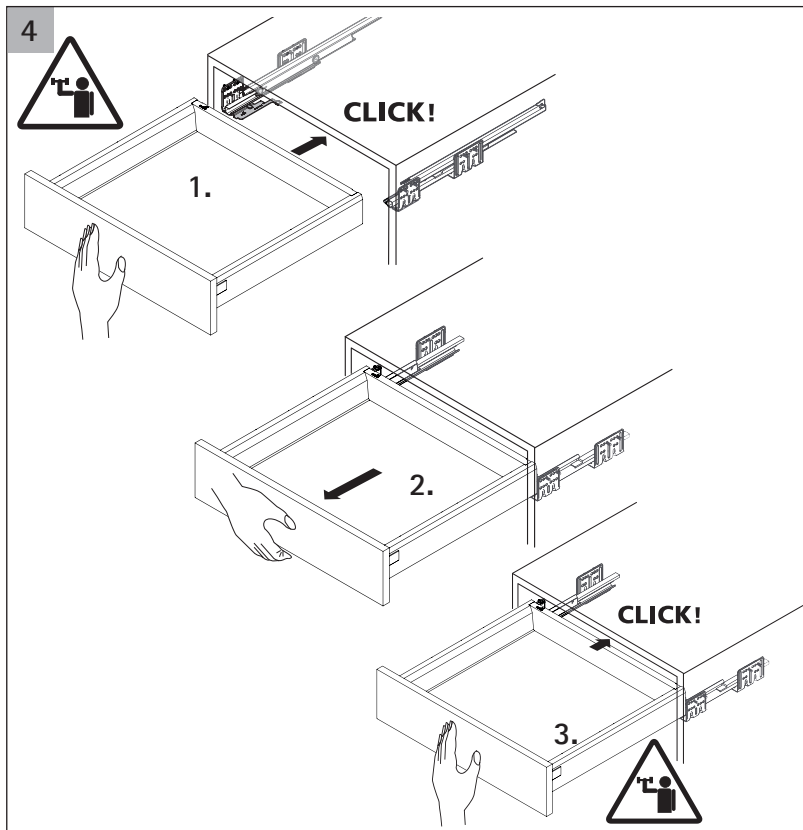

1

2

3

ArciTech double walled drawer system

- ▶ Actro drawer runner with Silent System
- ▶ Push to open Silent

Recommendation for drawer (front panel height up to approx. 150 mm, light duty loading)*

Nominal length mm	Nominal width mm											
	275	300	350	400	500	600	700	800	900	1000	1100	1200
270												
300												
350												
400												
450												
500												
550												
650												

Recommendation for pot-and-pan drawer (front panel height up to approx. 300 mm, medium duty loading)*

Nominal length mm	Nominal width mm											
	275	300	350	400	500	600	700	800	900	1000	1100	1200
270												
300												
350												
400												
450												
500												
550												
650												

Recommendation for pot-and-pan drawer (front panel height up to approx. 300 mm, heavy duty loading, e.g. with stacks of plates)*

Nominal length mm	Nominal width mm											
	275	300	350	400	500	600	700	800	900	1000	1100	1200
270												
300												
350												
400												
450												
500												
550												
650												