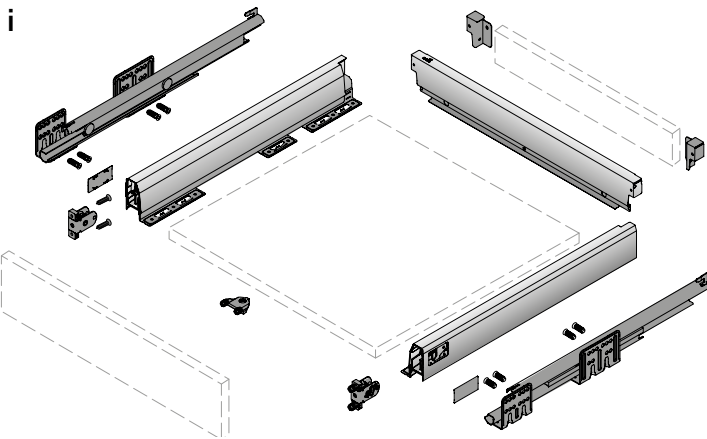

<http://www.hettich.com/short/b6df84>

A	NL - 24,5
B	LB - 2 x EB - 52,5
C	LB - 2 x EB - 64
D H 94	84,5 mm
D H 126	116,5 mm
D H 186	176 mm
D H 218	208 mm
D H 250	240 mm
D H 282	272 mm

H 186

H 218

H 250

H 282

H 94

H 126

KD mm	16	18	19
EB mm	15	13	12
A mm	23	21	20

A	NL - 24,5
B	LB - 2 x EB - 52,5
C	LB - 2 x EB - 64
D	68,5 mm

KD mm	16	18	19
EB mm	15	13	12
A mm	23	21	20

H 94

H 126

H 186

Recommendation for pot-and-pan drawer (front panel height up to approx. 300 mm, medium duty loading)*

Nominal length mm	Nominal width mm											
	275	300	350	400	500	600	700	800	900	1000	1100	1200
270												
300												
350												
400												
450												
500												
550												
650												

Recommendation for pot-and-pan drawer (front panel height up to approx. 300 mm, heavy duty loading, e.g. with stacks of plates)*

Nominal length mm	Nominal width mm											
	275	300	350	400	500	600	700	800	900	1000	1100	1200
270												
300												
350												
400												
450												
500												
550												
650												