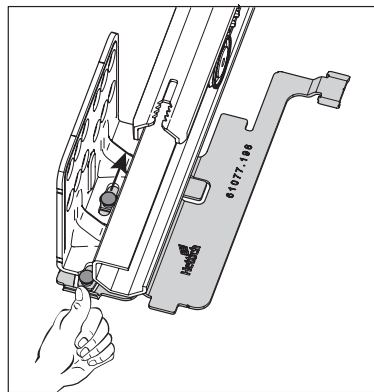

i 1

			
kg	kg	mm	
<10	10	270 - 350	PTO 10
8 - 20	40	270 - 650	PTO 20
10 - 40	40	350 - 650	PTO 40
20 - 60	60	400 - 650	PTO 80
20 - 80	80	500 - 650	PTO 80

PTO 10/20/40/80

i 1

NL mm	b1 mm	X mm A	X mm B
270	128	273	291
300	160	303	321
350	192	353	371
400	192	403	421
450	192	453	471
500	224	503	521
550	256	553	571
650	288	653	671

1

2

3

ArciTech double walled drawer system

- ▶ Actro drawer runner with Silent System
- ▶ Push to open Silent

Recommendation for drawer (front panel height up to approx. 150 mm, light duty loading)*

Nominal length mm	Nominal width mm											
	275	300	350	400	500	600	700	800	900	1000	1100	1200
270												
300												
350												
400												
450												
500												
550												
650												