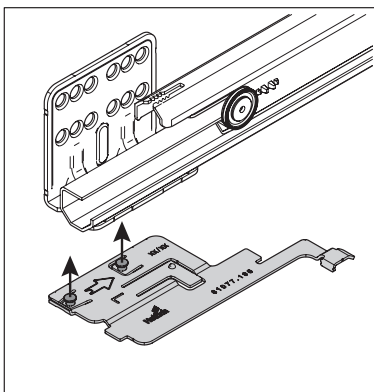

i 1

			
kg	kg	mm	
<10	10	270 - 350	PTO 10
8 - 20	40	270 - 650	PTO 20
10 - 40	40	350 - 650	PTO 40
20 - 60	60	400 - 650	PTO 80
20 - 80	80	500 - 650	PTO 80

PTO 10/20/40/80

i 1

NL mm	b1 mm	X mm A	X mm B
270	128	273	291
300	160	303	321
350	192	353	371
400	192	403	421
450	192	453	471
500	224	503	521
550	256	553	571
650	288	653	671

1

2

3

ArciTech double walled drawer system

- ▶ Actro drawer runner with Silent System
- ▶ Push to open Silent

Recommendation for drawer (front panel height up to approx. 150 mm, light duty loading)*

Nominal length mm	Nominal width mm											
	275	300	350	400	500	600	700	800	900	1000	1100	1200
270												
300												
350												
400												
450												
500												
550												
650												

Recommendation for pot-and-pan drawer (front panel height up to approx. 300 mm, medium duty loading)*

Nominal length mm	Nominal width mm											
	275	300	350	400	500	600	700	800	900	1000	1100	1200
270												
300												
350												
400												
450												
500												
550												
650												