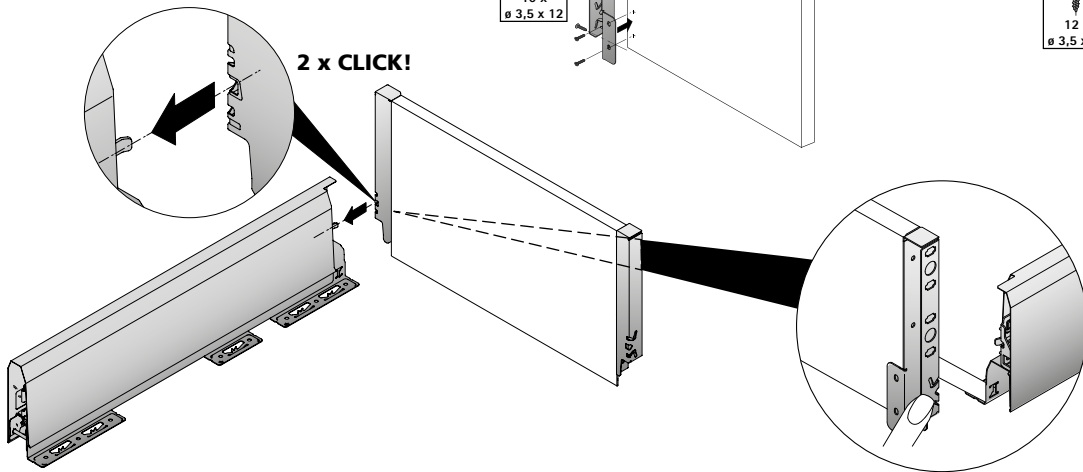

1 H94/126

H 186

H 218

H 250

H 282

2

3