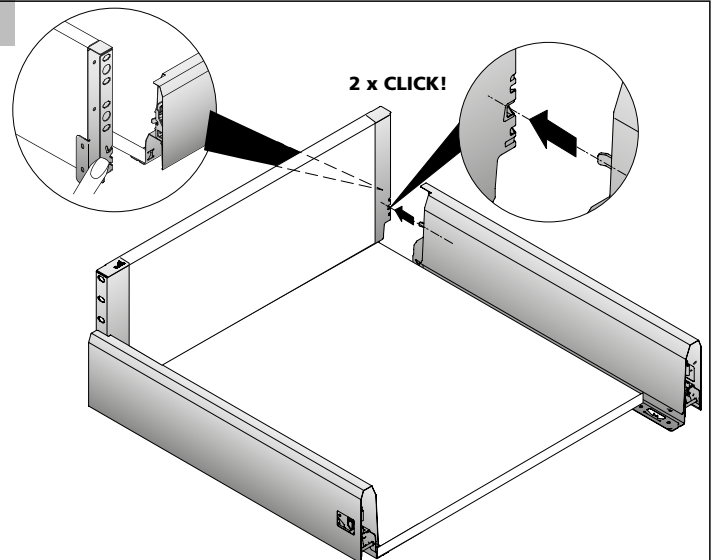

1 H94/126

H 186

H 218

H 250

H 282

2

3